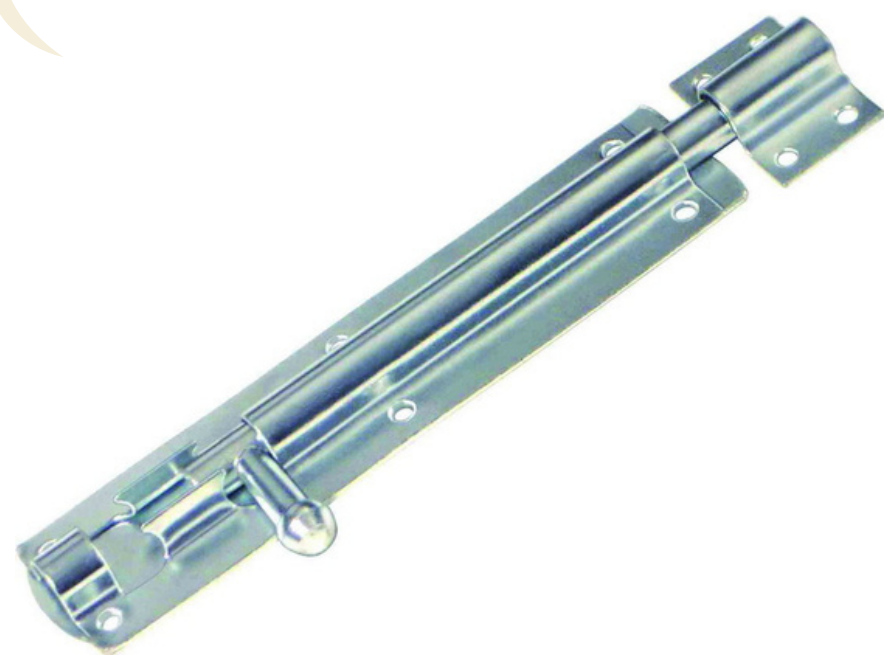

Bespoke
Impex
Mild Steel
Hardware

Straight Tower Bolt

BSI015-GH002

Sizes Available: - 75mm, 100mm, 150mm,
200mm, 250mm

Finishes Available: - Epoxy Black, Bright Zinc
Plated

Straight Tower Bolt

BSI015-GH001

Sizes Available: - 75mm, 100mm, 150mm,
200mm, 250mm

Finishes Available: - Epoxy Black, Bright Zinc
Plated

Necked Tower Bolt

BSI015-GH056

Sizes Available: - 75mm, 100mm, 150mm,
200mm, 250mm

Finishes Available: - Epoxy Black, Bright Zinc
Plated

Oval Pad Bolt

BSI015-GH004

Sizes Available: - 100mm

Finishes Available: - Epoxy Black, Bright Zinc Plated

Bow Handle Bolt

BSI015-GH005

Sizes Available: - 300mm, 450mm

Finishes Available: - Epoxy Black, Bright Zinc Plated

Brenton Pad Bolt