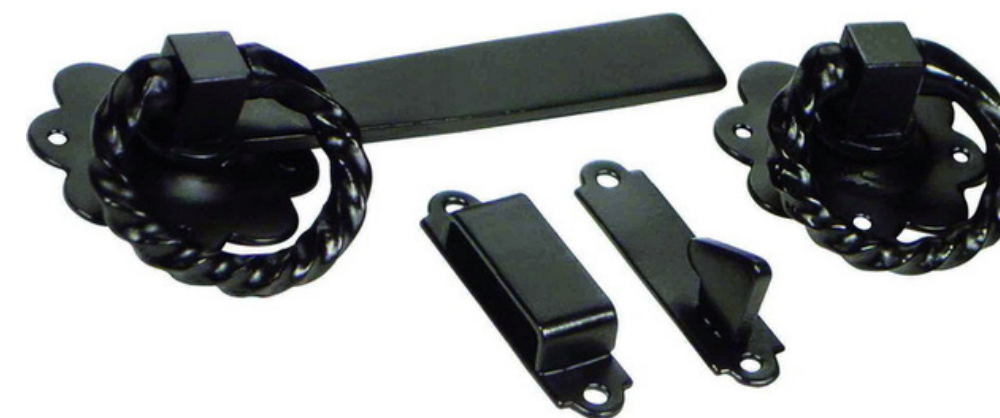

Finishes Available: - Epoxy Black, Bright Zinc Plated

Gate Spring

BSI015-GH010

Sizes Available: - 200mm, 250mm
Finishes Available: - Epoxy Black, Bright Zinc Plated

Plain Ring Gate Latch

BSI015-GH014

Sizes Available: - 125mm, 150mm, 175mm
Finishes Available: - Epoxy Black, Bright Zinc Plated

Twisted Ring Gate Latch

BSI015-GH013

Sizes Available: - 125mm, 150mm, 175mm
Finishes Available: - Epoxy Black, Bright Zinc Plated

Suffolk Latch

BSI015-GH015

Sizes Available: - 150mm, 175mm
Finishes Available: - Epoxy Black, Bright Zinc Plated