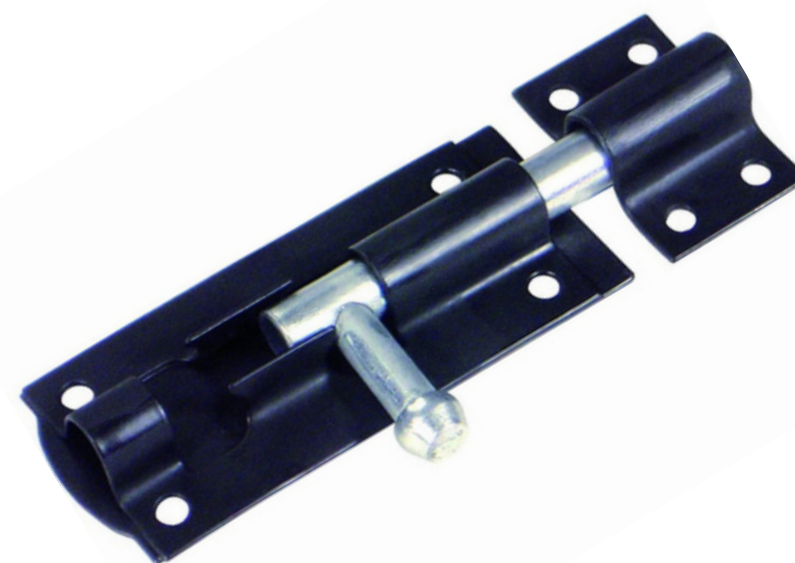

Bespoke
Impex
Mild Steel
Hardware

Straight Tower Bolt

BSI015-GH002

Sizes Available: - 75mm, 100mm, 150mm,
200mm, 250mm

Finishes Available: - Epoxy Black, Bright Zinc
Plated

Straight Tower Bolt

BSI015-GH001

Sizes Available: - 75mm, 100mm, 150mm,
200mm, 250mm

Finishes Available: - Epoxy Black, Bright Zinc
Plated

Necked Tower Bolt

BSI015-GH056

Sizes Available: - 75mm, 100mm, 150mm,
200mm, 250mm

Finishes Available: - Epoxy Black, Bright Zinc
Plated

Oval Pad Bolt

BSI015-GH004

Sizes Available: - 100mm

Finishes Available: - Epoxy Black, Bright Zinc Plated

Bow Handle Bolt

BSI015-GH005

Sizes Available: - 300mm, 450mm

Finishes Available: - Epoxy Black, Bright Zinc Plated

Brenton Pad Bolt