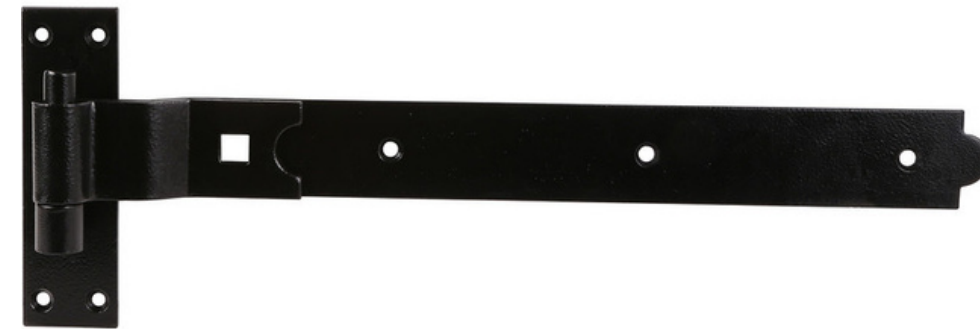

Tee Hinge Light

BSI015-GH023

Sizes Available: - 75mm, 100mm, 150mm,
200mm, 250mm, 300mm

Finishes Available: - Black Japanned, Bright Zinc
Plated

Tee Hinge Medium

BSI015-GH024

Sizes Available: - 75mm, 100mm, 150mm,
200mm, 250mm

Finishes Available: - Black Japanned, Bright Zinc
Plated

Tee Hinge Heavy Duty

BSI015-GH051

Sizes Available: - 350mm, 375mm, 400mm, 450mm,
500mm, 600mm

Finishes Available: - Galvanised, Black Japanned

Handrail Bracket

BSI015-GH026

Sizes Available: - 65mm, 75mm

Finishes Available: - Black Japanned, Bright Zinc Plated

Straight Hook & Bend Hinge

BSI015-GH052

Sizes Available: - 200mm, 250mm, 300mm, 350mm, 375mm, 400mm, 450mm, 500mm, 600mm