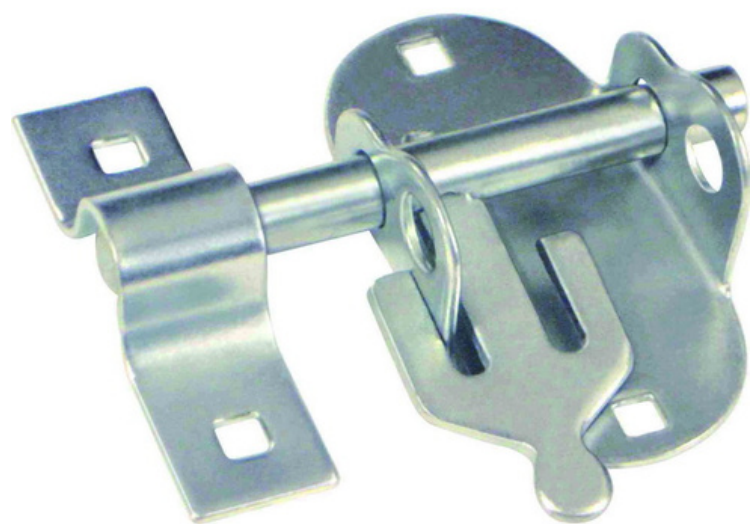

Bespoke
Impex
Mild Steel
Hardware

Straight Tower Bolt

BSI015-GH002

Sizes Available: - 75mm, 100mm, 150mm,
200mm, 250mm

Finishes Available: - Epoxy Black, Bright Zinc
Plated

Straight Tower Bolt

BSI015-GH001

Sizes Available: - 75mm, 100mm, 150mm,
200mm, 250mm

Finishes Available: - Epoxy Black, Bright Zinc
Plated

Necked Tower Bolt

BSI015-GH056

Sizes Available: - 75mm, 100mm, 150mm,
200mm, 250mm

Finishes Available: - Epoxy Black, Bright Zinc
Plated

Oval Pad Bolt

BSI015-GH004

Sizes Available: - 100mm

Finishes Available: - Epoxy Black, Bright Zinc Plated

Bow Handle Bolt

BSI015-GH005

Sizes Available: - 300mm, 450mm

Finishes Available: - Epoxy Black, Bright Zinc Plated

Brenton Pad Bolt