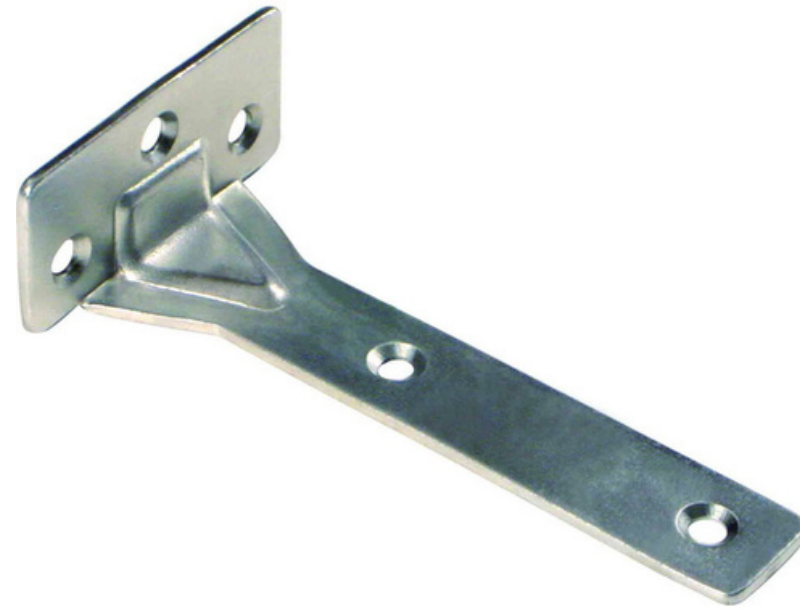

Staple on Plate

BSI015-GH715

Sizes Available: - 50X50mm

Finishes Available: - Epoxy Black, Bright Zinc Plated, Galvanised

Hook on Plate

BSI015-GH712

Sizes Available: - 50X50mm

Finishes Available: - Epoxy Black, Bright Zinc Plated, Galvanised

Ring on Plate

BSI015-GH714

Sizes Available: - 50X50mm

Finishes Available: - Epoxy Black, Bright Zinc Plated, Galvanised

Shelf Bracket

BSI015-GH038

Sizes Available: - 100X155mm, 100X205mm, 140X205mm

Finishes Available: - Black, Zinc Plated, Self Colour