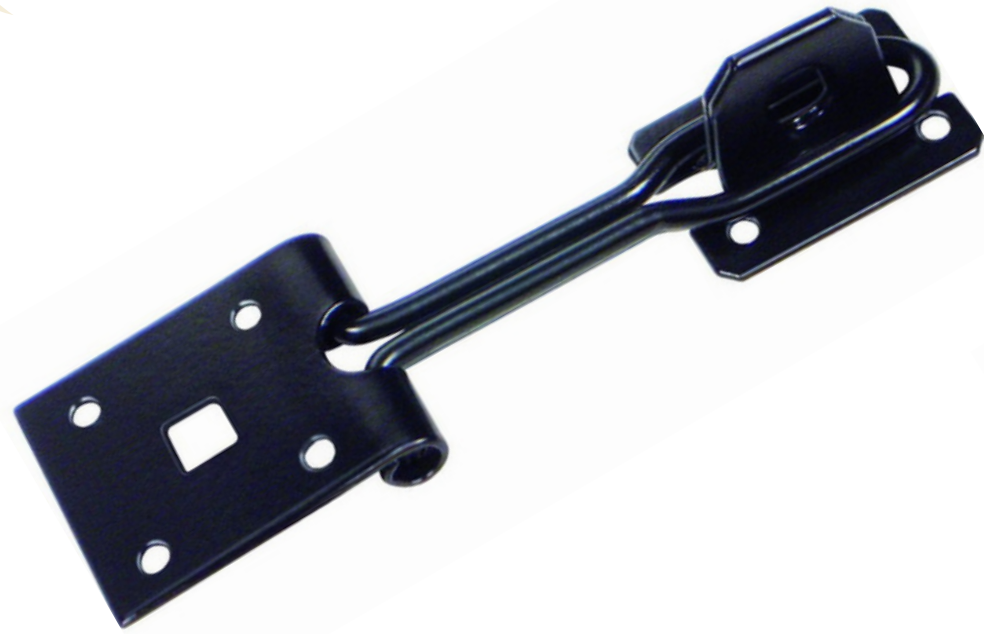

Hasp & Staple

BSI015-GH018

Sizes Available: - 65mm, 75mm, 100mm, 125mm, 150mm
Finishes Available: - Epoxy Black, Bright Zinc Plated

Heavy Duty Hasp & Staple

BSI015-GH059

Sizes Available: - 150mm, 200mm, 225mm, 250mm, 300mm
Finishes Available: - Epoxy Black, Bright Zinc Plated

Wire Hasp & Staple

BSI015-GH031

Sizes Available: - 75mm, 100mm, 125mm, 150mm
Finishes Available: - Epoxy Black, Bright Zinc
Plated

Wire Cabin Hook

BSI015-GH030

Sizes Available: - 75mm, 100mm, 125mm,
150mm, 200mm, 250mm, 300mm
Finishes Available: - Epoxy Black, Bright Zinc
Plated

Auto Gate Latch

BSI015-GH056

Sizes Available: - 65mm
Finishes Available: - Epoxy Black, Bright Zinc
Plated, Galvanised

Foot Operated Door Bolt

BSI015-GH009

Sizes Available: - 206mm

Finishes Available: - Black Japanned, Zinc Plated