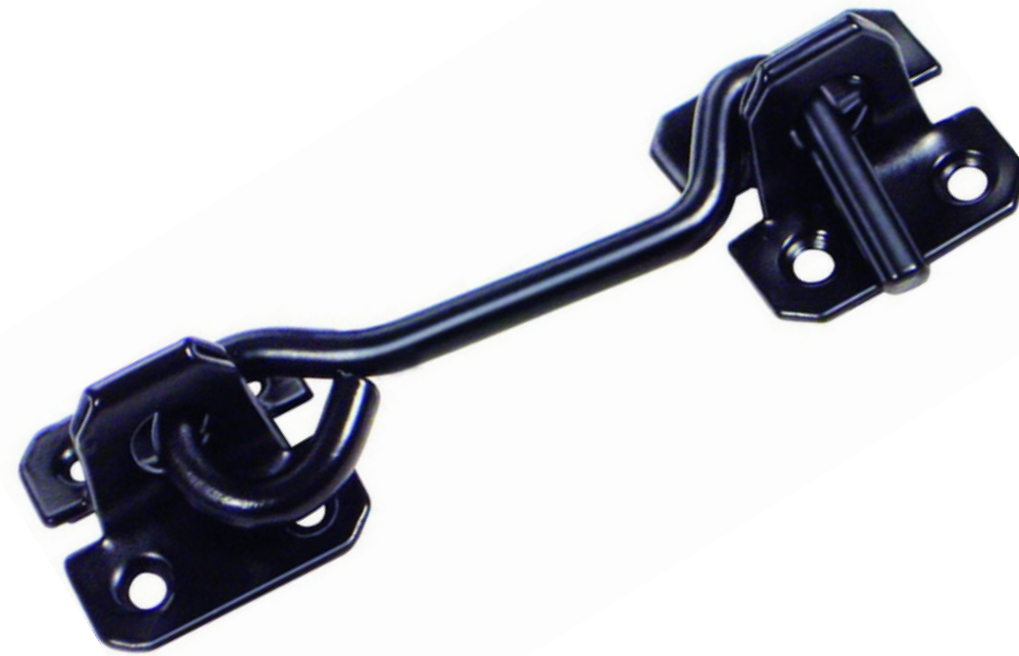

Hasp & Staple

BSI015-GH018

Sizes Available: - 65mm, 75mm, 100mm, 125mm, 150mm
Finishes Available: - Epoxy Black, Bright Zinc Plated

Heavy Duty Hasp & Staple

BSI015-GH059

Sizes Available: - 150mm, 200mm, 225mm, 250mm, 300mm
Finishes Available: - Epoxy Black, Bright Zinc Plated

Wire Hasp & Staple

BSI015-GH031

Sizes Available: - 75mm, 100mm, 125mm, 150mm
Finishes Available: - Epoxy Black, Bright Zinc
Plated

Wire Cabin Hook

BSI015-GH030

Sizes Available: - 75mm, 100mm, 125mm,
150mm, 200mm, 250mm, 300mm
Finishes Available: - Epoxy Black, Bright Zinc
Plated