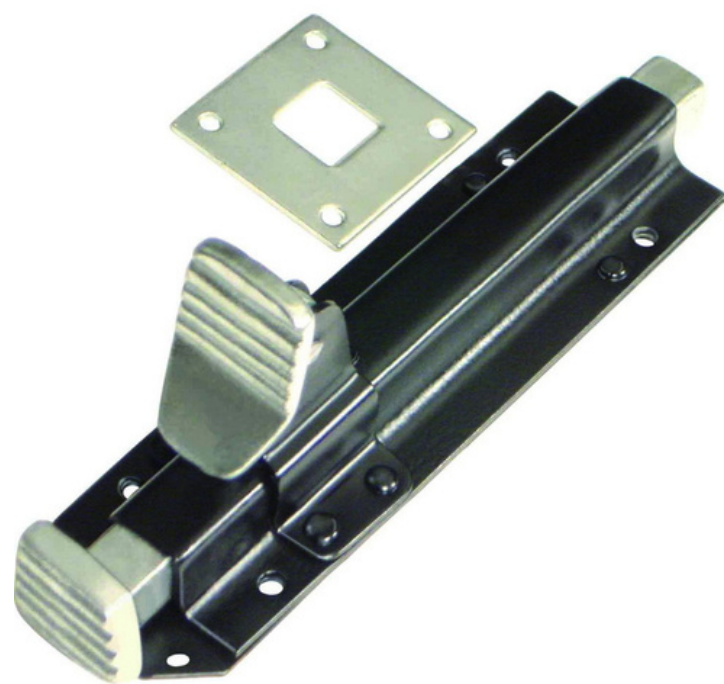

Wire Hasp & Staple

BSI015-GH031

Sizes Available: - 75mm, 100mm, 125mm, 150mm
Finishes Available: - Epoxy Black, Bright Zinc
Plated

Wire Cabin Hook

BSI015-GH030

Sizes Available: - 75mm, 100mm, 125mm,
150mm, 200mm, 250mm, 300mm
Finishes Available: - Epoxy Black, Bright Zinc
Plated

Auto Gate Latch

BSI015-GH056

Sizes Available: - 65mm
Finishes Available: - Epoxy Black, Bright Zinc
Plated, Galvanised

Foot Operated Door Bolt

BSI015-GH009

Sizes Available: - 206mm

Finishes Available: - Black Japanned, Zinc Plated