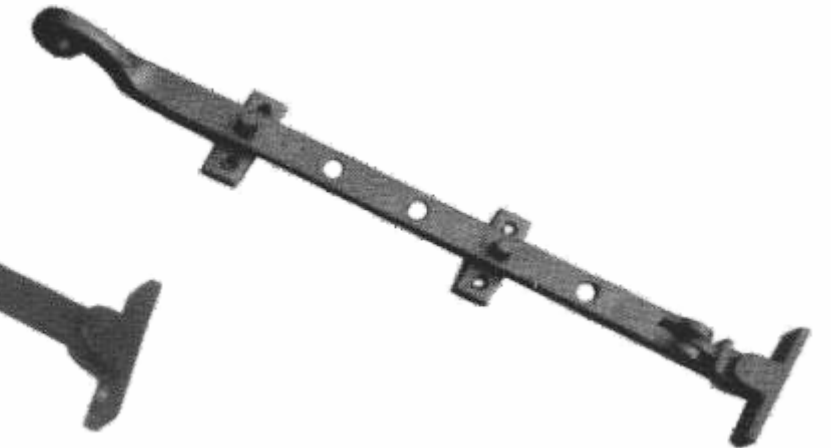

BSI010-CDK068
38mm

BSI010-CDK080
38mm

BSI010-CDK072
32mm

BSI010-CDK070
32 mm

BSI008-WH007
250mm

BSI008-WH006
200mm

Cast Iron Shelf Bracket

BSI004-WISB008
5" X 3.75"