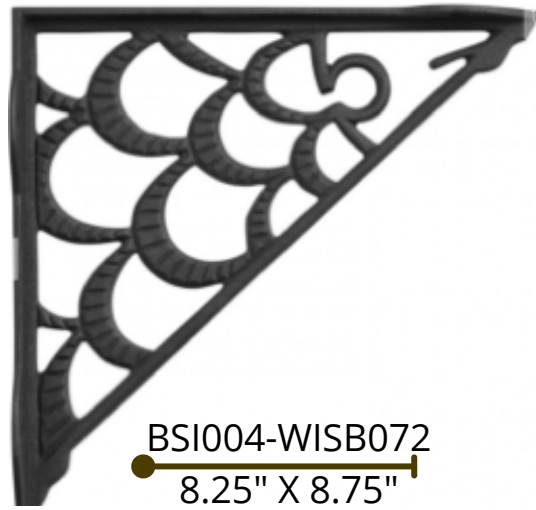

BSI004-WISB009
4" X 4"

BSI004-WISB010
5" X 5"

BSI004-WISB005
6" X 6"

BSI004-WISB006
5.25" X 5.25"

BSI004-WISB007
4" X 4"

BSI004-WISB096
9.6" X 7.25"

BSI004-WISB050
7.75" X 6.75"

BSI004-WISB003
8.75" X 6.25"

BSI004-WISB004
7.25" X 8.75"

BSI004-WISB002
9.75" X 10.75"

BSI004-WISB001
9" X 10"

BSI004-WISB091
9.38" X 9.12"

BSI004-WISB090
10.75" X 9.38"

Cast Iron Shelf Bracket

**Cast Iron
Name Plaques**

BSI004-WIWP030