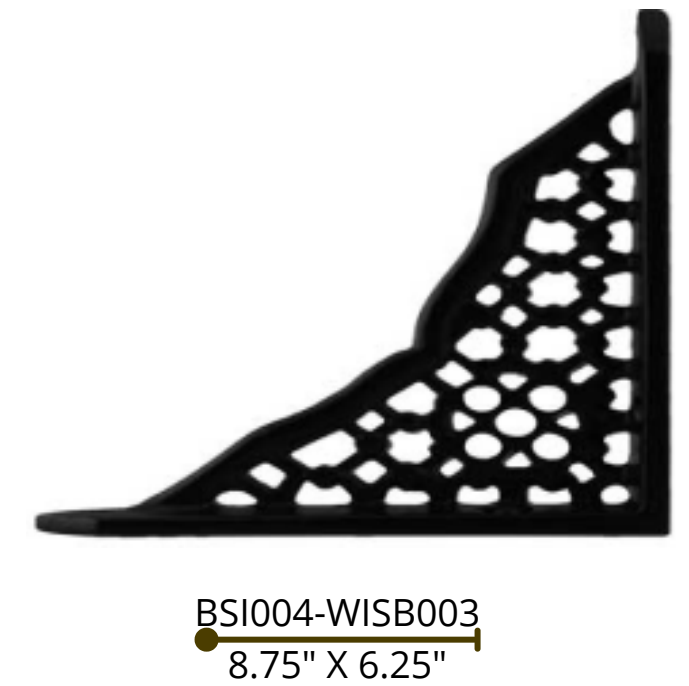

BSI004-WISB004
7.25" X 8.75"

BSI004-WISB002
9.75" X 10.75"

BSI004-WISB001
9" X 10"

BSI004-WISB091
9.38" X 9.12"

BSI004-WISB090
10.75" X 9.38"

Cast Iron Shelf Bracket

**Cast Iron
Name Plaques**

BSI004-WIWP030