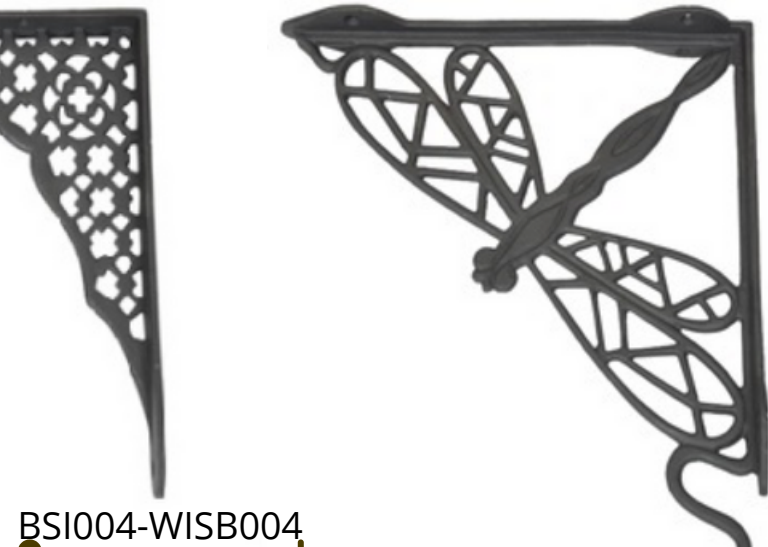

BSI010-CDK068
38mm

BSI010-CDK080
38mm

BSI010-CDK072
32mm

BSI010-CDK070
32 mm

BSI008-WH007
250mm

BSI008-WH006
200mm

Cast Iron Shelf Bracket

BSI004-WISB008
5" X 3.75"

BSI004-WISB009
4" X 4"

BSI004-WISB010
5" X 5"

BSI004-WISB005
6" X 6"

BSI004-WISB006
5.25" X 5.25"

BSI004-WISB007
4" X 4"

BSI004-WISB096
9.6" X 7.25"

BSI004-WISB050
7.75" X 6.75"

BSI004-WISB003
8.75" X 6.25"

BSI004-WISB004
7.25" X 8.75"

BSI004-WISB002
9.75" X 10.75"

BSI004-WISB001
9" X 10"

BSI004-WISB091
9.38" X 9.12"

BSI004-WISB090
10.75" X 9.38"

Cast Iron Shelf Bracket

**Cast Iron
Name Plaques**

BSI004-WIWP030