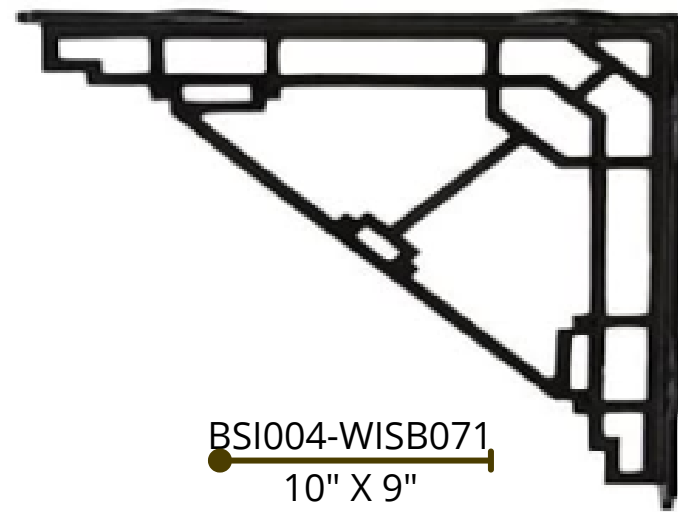

BSI004-WISB009
4" X 4"

BSI004-WISB010
5" X 5"

BSI004-WISB005
6" X 6"

BSI004-WISB006
5.25" X 5.25"

BSI004-WISB007
4" X 4"

BSI004-WISB096
9.6" X 7.25"

BSI004-WISB050
7.75" X 6.75"

BSI004-WISB003
8.75" X 6.25"

BSI004-WISB004
7.25" X 8.75"

BSI004-WISB002
9.75" X 10.75"

BSI004-WISB001
9" X 10"

BSI004-WISB091
9.38" X 9.12"

BSI004-WISB090
10.75" X 9.38"

Cast Iron Shelf Bracket

**Cast Iron
Name Plaques**

BSI004-WIWP030