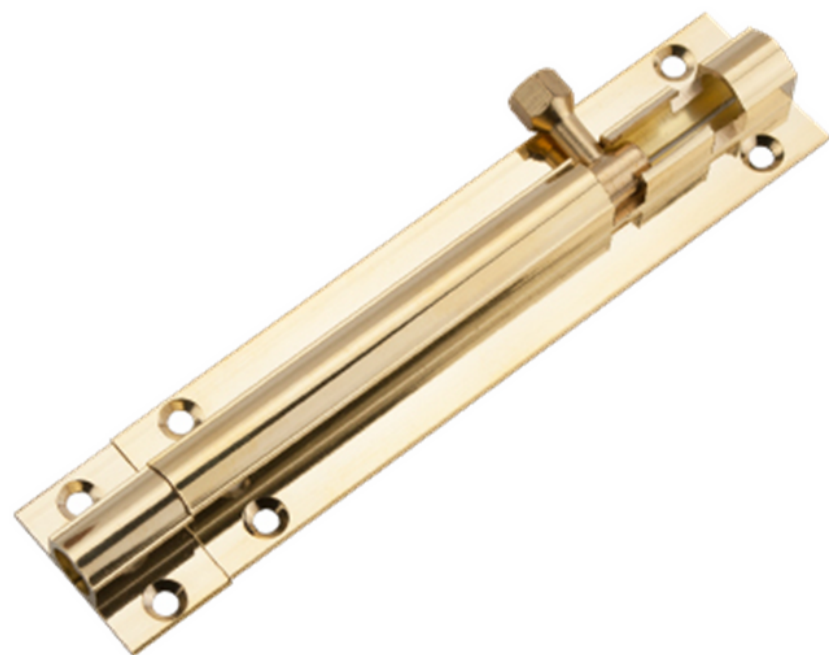

## Brass Single Robe Hook

BSI007-HK001

Sizes Available: - 39 x 17 x 41 mm

## Brass Double Robe Hook

BSI007-HK002

Sizes Available: - 71 x 45 x 28 mm

## Brass Flush Bolt

BSI007-DB002

Sizes Available: - 100mm, 150mm, 200mm, 250mm, 300mm, 375mm, 450mm, 600mm

08

  
Bespoke  
Impex

## Brass Door Bolt

BSI015-GH715

Sizes Available: - 38mm, 50mm, 63mm,  
75mm, 100mm, 150mm